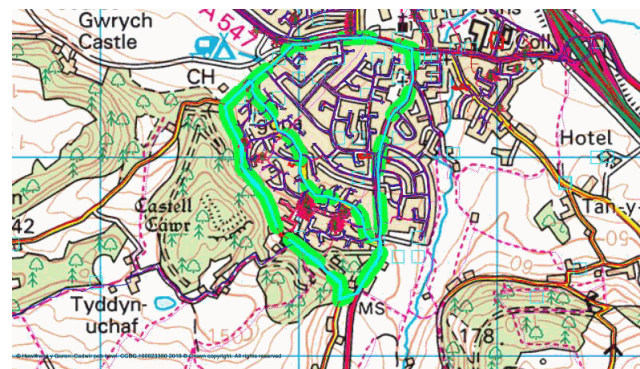

Road Traffic Regulation Act 1984 - Section 14(1)(a)
as amended by The Road Traffic (Temporary restrictions) Act 1991

The County Borough of Conwy
(Emergency Temporary Prohibition of Through Traffic) Notice 2018

TAN Y GOPA ROAD

ABERGELE

Conwy County Borough Council hereby gives Notice that from the date hereof, until Friday 6 July 2018 or for a period of up to twenty-one days, no vehicle shall proceed in that length of Highway known as TAN Y GOPA ROAD, ABERGELE, PLASTIRION TO YR ALLT COTTAGE.

This closure is necessary to facilitate MORRSION UTILTIIES to undertake Emergency Works.

Pedestrian and emergency access will be maintained at all times.

The alternate routes will be signed on site accordingly.

Location of Temporary Traffic Regulation

SH 293889/376652

Dated this Tuesday, 3 July, 2018

Geraint Edwards,
Head of Service

SW/1100/SL/34120

© Hawlfraint y Goron. Cedwir pob hawl. CCBC 100023380 2018 © Crown copyright. All rights reserved

Use of this data is subject to terms and conditions.

Mae telerau ac amodau'n gysylltiedig â defnyddio'r data hwn

- = Lleoliad Rheolaeth Trafnidiaeth dros dro
- = Location of Temporary Traffic Regulation
- = Llwybr Arall
- = Alternative Route